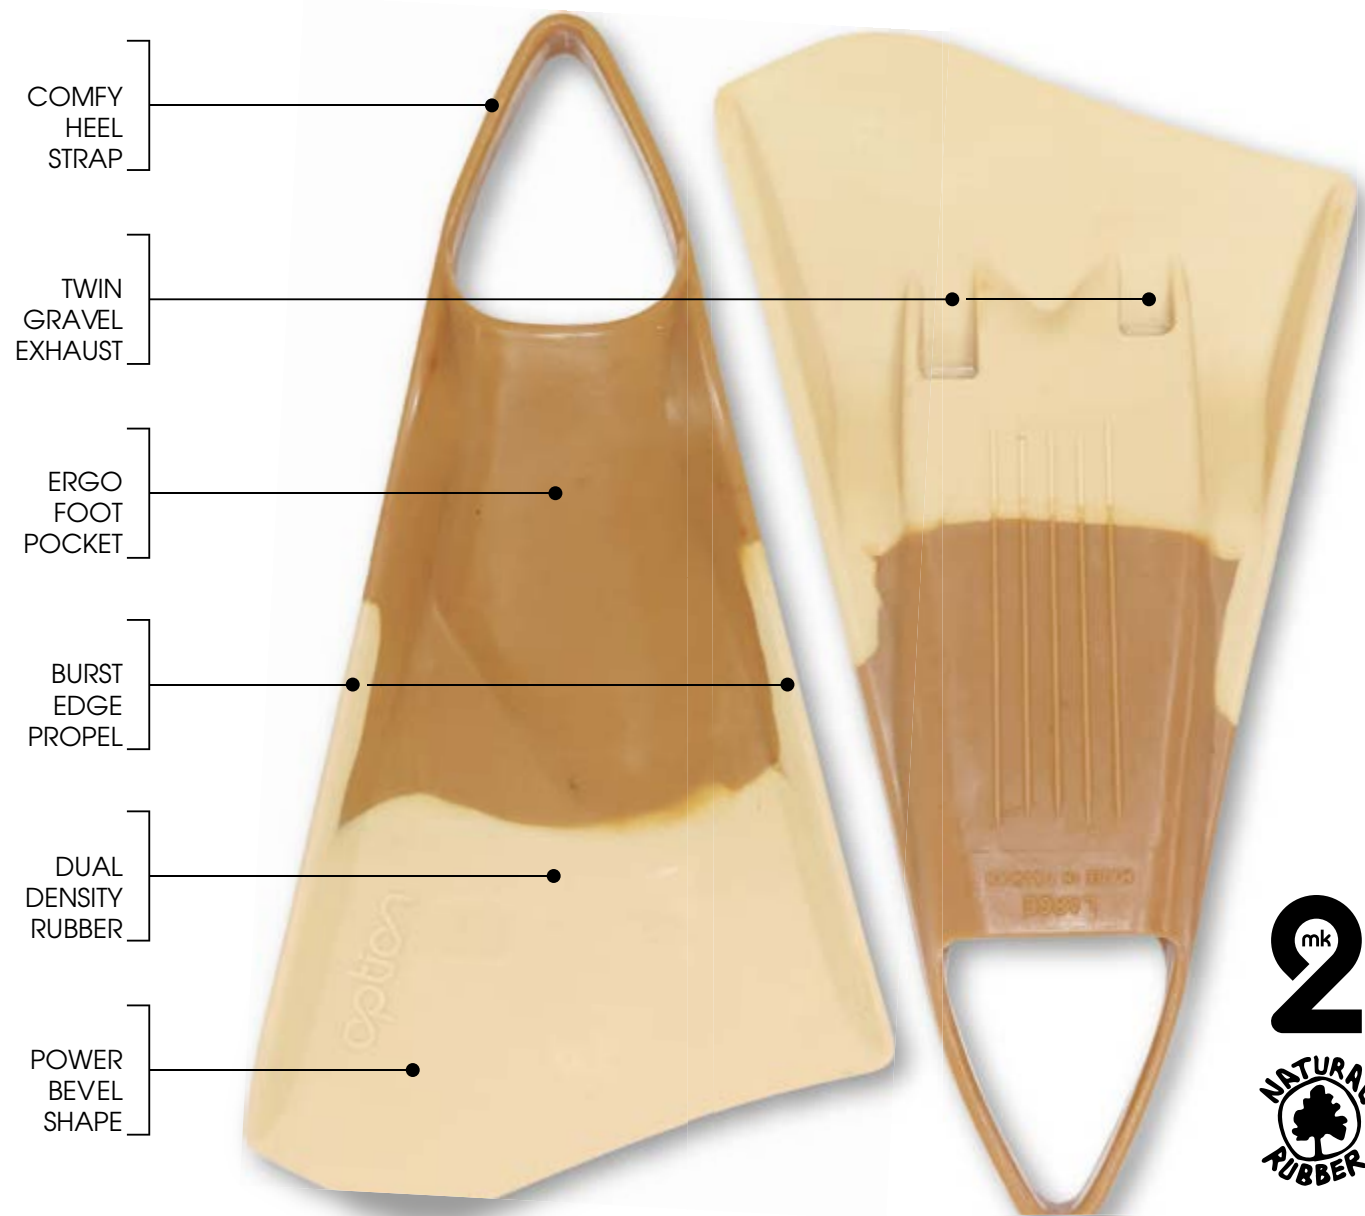

THE Mk2

LATEST EVOLUTION OF THE ONE FIN,
MORE STIFFNES AND MORE POWER.

- Comfy heel strap
- Twin gravel exhaust
- Ergo foot pocket
- Burst edge propel
- Dual density HQ **Natural** Rubber
- Power bevel shape

S (38/39)
M (40/42)
ML (43/44)
L (45/46)
XL (47/49)

Ref : EHO002

NEW RAW RUBBER MODEL, NO PIGMENTS, LESS CHEMICALS.

(THE BLADE'S NATURAL COLOUR TURNS CREAM BECAUSE OF THE STIFFENING PROCESS)

SNIPER

CLASSIC STRIPE

TEAL / JADE

ORANGE / NAVY

NAVY / TEAL

COLORTAIL

RED / YELLOW

ZEBRA

BLACK / CYAN

RAW MATERIAL

NATURAL RUBBER