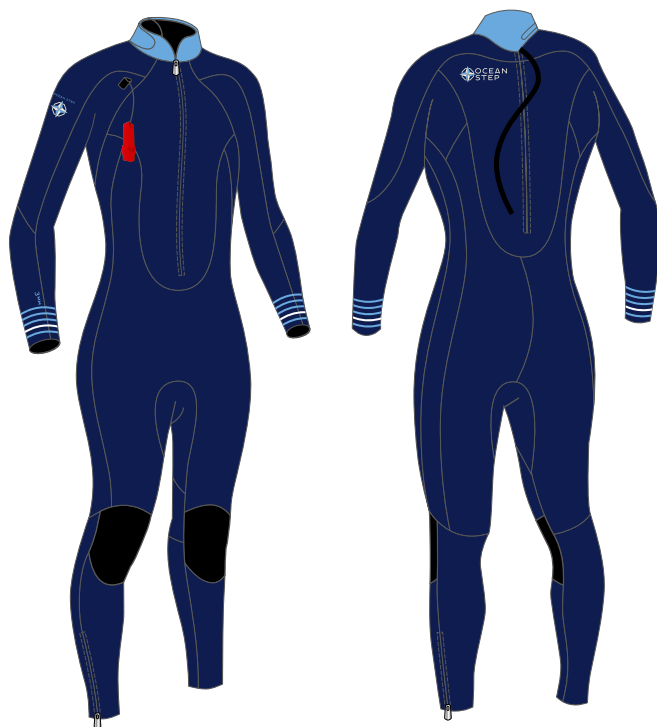

5/4/3 : CAA8203 (Polar Lining)

4/3 : CAF8203

3/2 : CAJ8203

SIZE : S / SM / SL / M / ML / MXL / MXXL / L / XL / XXL

Take Hoff 2K21

NAVY/SEAGREEN

OPTIMIZER WOMEN - LONGSLEEVES SHORTY

FEATURES - M-Core Superstretch Neoprene (Shoulder, Arms, Back, Under Arms, Back Waist, Crotch) - CR Neoprene - Frontzip + Backzip - Flatlock Stitches - Whistle Cord on Chest (Right Side) - Wrist Raw Cut Finish - Thighs Zigzag Hem Finish

2/2 : CEM4208

SIZE : S / SM / SL / M / ML / MXL / MXXL / L / XL / XXL

DUALZIP

GRAY/RED

CLASSIC MEN - DUALZIP STEAMER

FEATURES - Superstretch Neoprene (Shoulder, Arms, Under Arms, Crotch)
- CR Neoprene - Frontzip + Backzip (+ Flap on 4/3 and 5/4/3) - GBS Stitches (Glued Blind Stitched) - Neoprene Taping on 5/4/3 (Internal Waterproof Tape)
- Whistle Cord on Chest (Right Side) - Wrist + Ankle Raw Cut Finish - Back Calf Zip.

5/4/3 : CAA8102 (Polar Lining)

4/3 : CAF8103

3/2 : CAJ8104

SIZE : S / SM / SL / M / ML / MXL / MXXL / L / XL / XXL

GRAY/RED

CLASSIC MEN - DUALZIP SHORTY

FEATURES - Superstretch Neoprene (Crotch, Under Arms, Back, Shoulder)
- CR Neoprene - Frontzip + Backzip - Flatlock Stitches - Whistle Cord on Chest (Right Side) - Sleeves + Thighs Zigzag Hem Finish.

2/2 : CEM4105

SIZE : S / SM / SL / M / ML / MXL / MXXL / L / XL / XXL

DUALZIP

NAVY/LITEBLUE

CLASSIC WOMEN - DUALZIP STEAMER

FEATURES - Superstretch Neoprene (Shoulder, Arms, Under Arms, Crotch) - CR Neoprene - Frontzip + Backzip (+ Flap on 4/3 and 5/4/3) - GBS Stitches (Glued Blind Stitched) - Neoprene Taping on 5/4/3 (Internal Waterproof Tape) - Whistle Cord on Chest (Right Side) - Wrist + Ankle Raw Cut Finish - Back Calf Zip.