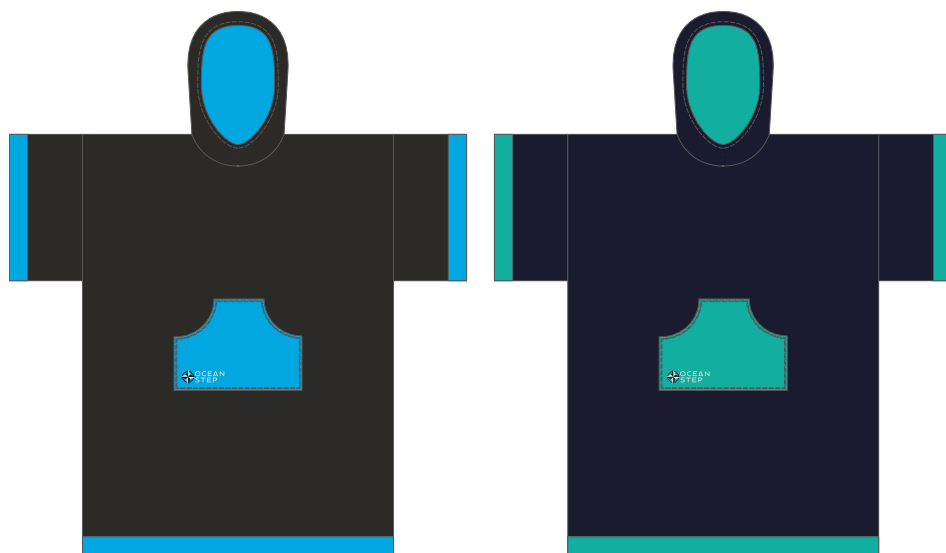

Poncho

AFTERSPORT

BLACK/CYAN

NAVY/SEAGREEN

PLUSH PONCHO

AZT011

FEATURES - 85% Polyester - 15% Nylon - Velvet Plush - Front pocket - Lined Hood

SIZE : U