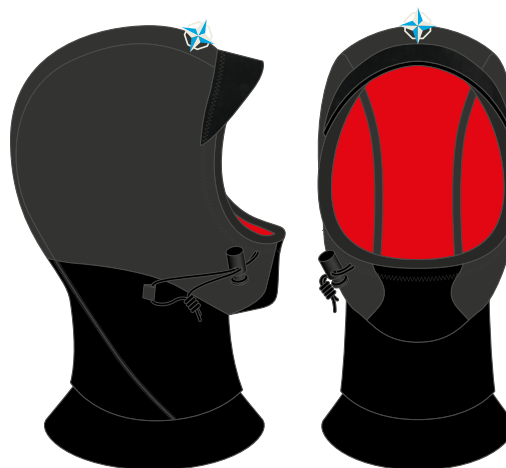

SIZE : XS / S / M / L / XL

Vests & Hoods

THERMAL

BLACK/BLUE

POLARVEST

CUG8104

FEATURES - 95.5% Polypropylene - 4.5% Spandex - Polar Lining - Boardshort Hook

SIZE : XS / S / M / L / XL / XXL