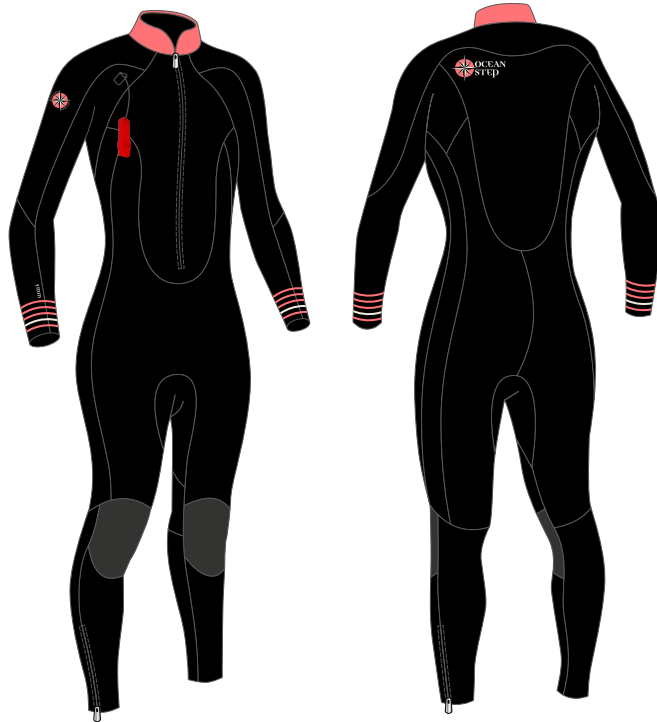

2/2 : CEM4206

SIZE : S / SM / SL / M / ML / MXL / MXXL / L / XL / XXL

FRONTZIP

BLACK/FLURO GREEN

ORIGINAL MEN - FRONTZIP STEAMER

FEATURES - Superstretch Neoprene (Crotch, Under Arms, Shoulder+Arms) - Mesh Neoprene (Shoulder + arms, Back Chest, Back waist) - CR Neoprene - Frontzip (+ Flap on 4/3 and 5/4/3) - GBS Stitches (Glued Blind Stitched) - Neoprene Taping on 5/4/3 (Internal Waterproof Tape) - Whistle Cord on Chest (Right Side) - Wrist + Ankle Raw Cut Finish - Side Wrist + Back Calf Zip.

5/4/3 : CAA8101 (Polar Lining)

4/3 : CAF8101

3/2 : CAJ8102

SIZE : S / SM / SL / M / ML / MXL / MXXL / L / XL / XXL

BLACK/FLURO GREEN

ORIGINAL MEN - FRONTZIP SHORTY

FEATURES - Superstretch Neoprene (Crotch, Under Arms, Back, Shoulder & Arms) - Mesh Neoprene (Shoulder + arms, Back Chest, Back waist) - CR Neoprene - Frontzip - Flatlock Stitches - Whistle Cord on Chest (Right Side) - Sleeves + Thigs Zigzag Hem Finish.

2/2 : CEM4104

SIZE : S / SM / SL / M / ML / MXL / MXXL / L / XL / XXL

Original - Women

FRONTZIP

BLACK/FLURO RED

ORIGINAL WOMEN - FRONTZIP STEAMER

FEATURES - Superstretch Neoprene (Crotch, Under Arms, Fore Arms, Side Bands, Shoulder + Arms - Back) - CR Neoprene - Frontzip - GBS Stitches (Glued Blind Stitched) - Whistle Cord on Chest (Right Side) - Wrist + Ankle Raw Cut Finish - Side Wrist + Back Calf Zip.

3/2 : CAJ8201

SIZE : S / SM / SL / M / ML / MXL / MXXL / L / XL / XXL

Take Hoff 2K21

BLACK/FLURO RED

ORIGINAL WOMEN - FRONTZIP SHORTY

FEATURES - Superstretch Neoprene (Crotch, Under Arms, Back, Shoulder & Arms) - CR Neoprene - Frontzip - Flatlock Stitches - Whistle Cord on Chest (Right Side) - Sleeves + Thigs Zigzag Hem Finish.