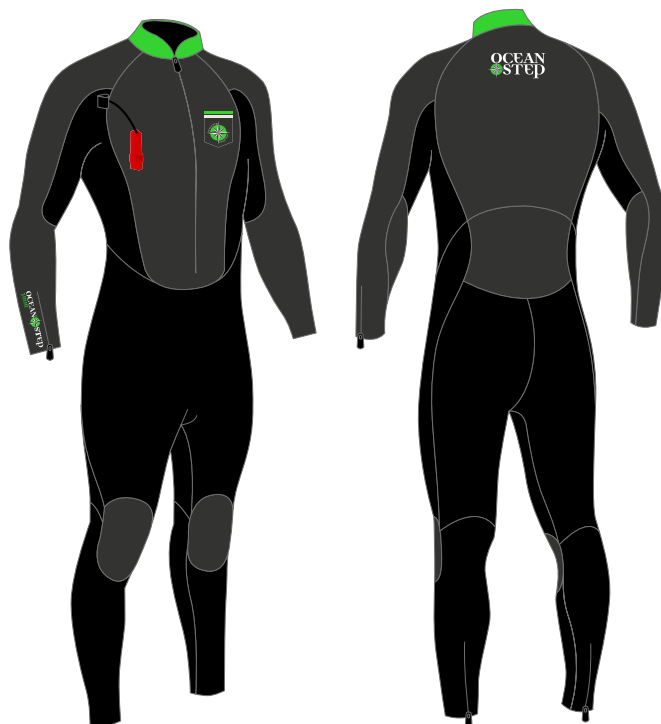

2/2 : CEM4105

SIZE : S / SM / SL / M / ML / MXL / MXXL / L / XL / XXL

DUALZIP

NAVY/LITEBLUE

CLASSIC WOMEN - DUALZIP STEAMER

FEATURES - Superstretch Neoprene (Shoulder, Arms, Under Arms, Crotch) - CR Neoprene - Frontzip + Backzip (+ Flap on 4/3 and 5/4/3) - GBS Stitches (Glued Blind Stitched) - Neoprene Taping on 5/4/3 (Internal Waterproof Tape) - Whistle Cord on Chest (Right Side) - Wrist + Ankle Raw Cut Finish - Back Calf Zip.

5/4/3 : CAA8202 (Polar Lining)

4/3 : CAF8202

3/2 : CAJ8202

SIZE : S / SM / SL / M / ML / MXL / MXXL / L / XL / XXL

Take Hoff 2K21

NAVY/LITEBLUE

CLASSIC WOMEN - DUALZIP SHORTY

FEATURES - Superstretch Neoprene (Crotch, Under Arms, Back, Shoulder) - CR Neoprene - Frontzip + Backzip - Flatlock Stitches - Whistle Cord on Chest (Right Side) - Sleeves + Thigs Zigzag Hem Finish.

2/2 : CEM4206

SIZE : S / SM / SL / M / ML / MXL / MXXL / L / XL / XXL

FRONTZIP

BLACK/FLURO GREEN

ORIGINAL MEN - FRONTZIP STEAMER

FEATURES - Superstretch Neoprene (Crotch, Under Arms, Shoulder+Arms) - Mesh Neoprene (Shoulder + arms, Back Chest, Back waist) - CR Neoprene - Frontzip (+ Flap on 4/3 and 5/4/3) - GBS Stitches (Glued Blind Stitched) - Neoprene Taping on 5/4/3 (Internal Waterproof Tape) - Whistle Cord on Chest (Right Side) - Wrist + Ankle Raw Cut Finish - Side Wrist + Back Calf Zip.

5/4/3 : CAA8101 (Polar Lining)

4/3 : CAF8101

3/2 : CAJ8102

SIZE : S / SM / SL / M / ML / MXL / MXXL / L / XL / XXL

BLACK/FLURO GREEN

ORIGINAL MEN - FRONTZIP SHORTY

FEATURES - Superstretch Neoprene (Crotch, Under Arms, Back, Shoulder & Arms) - Mesh Neoprene (Shoulder + arms, Back Chest, Back waist) - CR Neoprene - Frontzip - Flatlock Stitches - Whistle Cord on Chest (Right Side) - Sleeves + Thigs Zigzag Hem Finish.