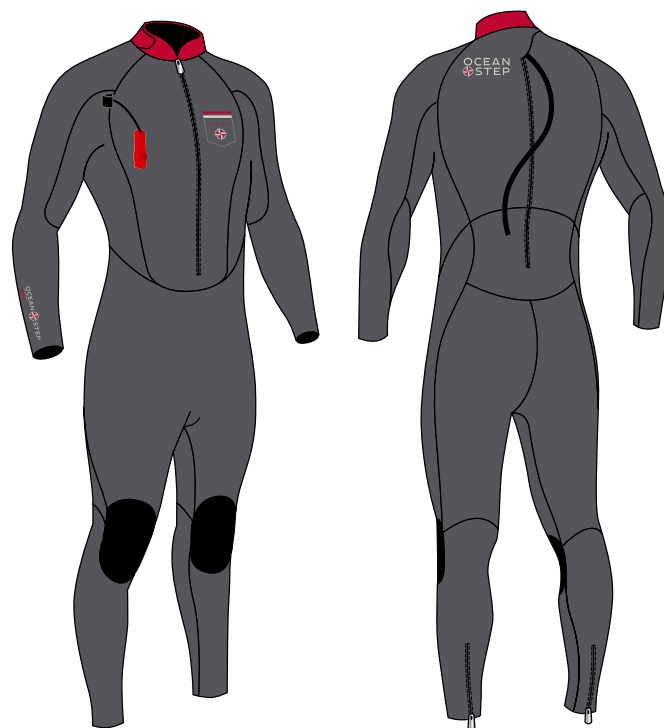

2/2 : CEM4107

SIZE : S / SM / SL / M / ML / MXL / MXXL / L / XL / XXL

Optimizer - Women

DUALZIP

NAVY/SEAGREEN

OPTIMIZER WOMEN - MRL SUPERSTRETCH STEAMER

FEATURES - Full M-Core Superstretch Neoprene - Frontzip + Backzip (+ Flap on 4/3 and 5/4/3) - GBS Stitches (Glued Blind Stitched) - Neoprene Taping on 5/4/3 (Internal Waterproof Tape) - Whistle Cord on Chest (Right Side) - Wrist + Ankle Raw Cut Finish - Back Calf Zip.

5/4/3 : CAA8203 (Polar Lining)

4/3 : CAF8203

3/2 : CAJ8203

SIZE : S / SM / SL / M / ML / MXL / MXXL / L / XL / XXL

Take Hoff 2K21

NAVY/SEAGREEN

OPTIMIZER WOMEN - LONGSLEEVES SHORTY

FEATURES - M-Core Superstretch Neoprene (Shoulder, Arms, Back, Under Arms, Back Waist, Crotch) - CR Neoprene - Frontzip + Backzip - Flatlock Stitches - Whistle Cord on Chest (Right Side) - Wrist Raw Cut Finish - Thighs Zigzag Hem Finish

2/2 : CEM4208

SIZE : S / SM / SL / M / ML / MXL / MXXL / L / XL / XXL

DUALZIP

GRAY/RED

CLASSIC MEN - DUALZIP STEAMER

FEATURES - Superstretch Neoprene (Shoulder, Arms, Under Arms, Crotch)
- CR Neoprene - Frontzip + Backzip (+ Flap on 4/3 and 5/4/3) - GBS Stitches (Glued Blind Stitched) - Neoprene Taping on 5/4/3 (Internal Waterproof Tape)
- Whistle Cord on Chest (Right Side) - Wrist + Ankle Raw Cut Finish - Back Calf Zip.

5/4/3 : CAA8102 (Polar Lining)

4/3 : CAF8103

3/2 : CAJ8104

SIZE : S / SM / SL / M / ML / MXL / MXXL / L / XL / XXL

GRAY/RED

CLASSIC MEN - DUALZIP SHORTY

FEATURES - Superstretch Neoprene (Crotch, Under Arms, Back, Shoulder)
- CR Neoprene - Frontzip + Backzip - Flatlock Stitches - Whistle Cord on Chest (Right Side) - Sleeves + Thighs Zigzag Hem Finish.