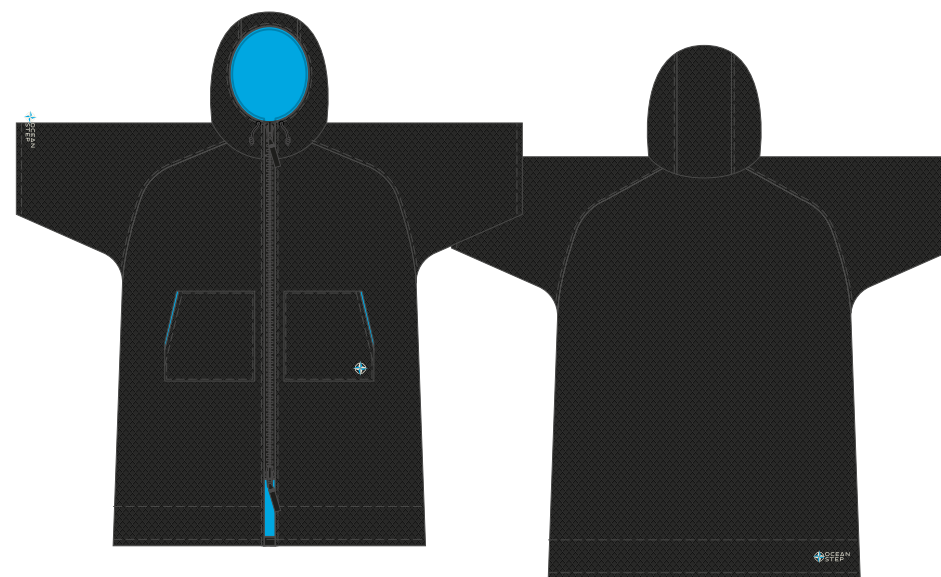

FEATURES - 95.5% Polypro - 4.5% Spandex - Polar Lining - Boardshort Hook - Mesh Neoprene Hood - Dual Collar Flap - Supratex Visor - Mesh Pipping - Elastic + Blocker

SIZE : XS / S / M / L / XL / XXL

Poncho

AFTERSPORT

BLACK/CYAN

NAVY/SEAGREEN

PLUSH PONCHO

AZT011

FEATURES - 85% Polyester - 15% Nylon - Velvet Plush - Front pocket - Lined Hood

SIZE : U

ALL WEATHER