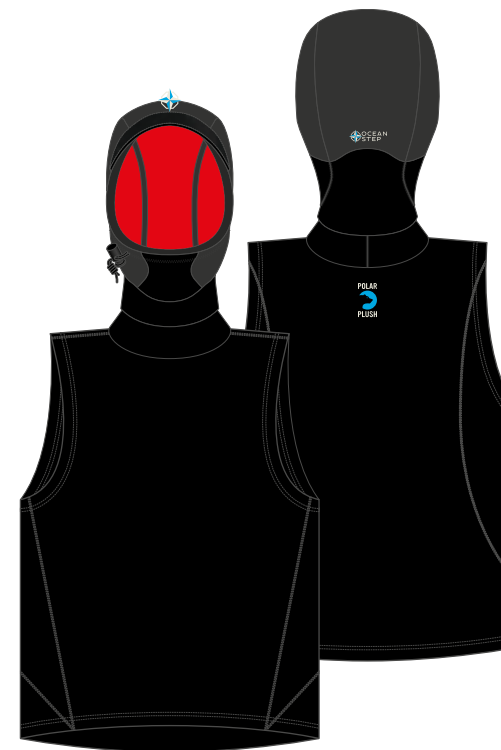

BLACK/BLUE

POLAR TOP HOOD

CUG8103

FEATURES - 95.5% Polypro - 4.5% Spandex - Polar Lining - Boardshort Hook - Mesh Neoprene Hood - Dual Collar Flap - Supratex Visor - Mesh Pipping - Elastic + Blocker

SIZE : XS / S / M / L / XL / XXL